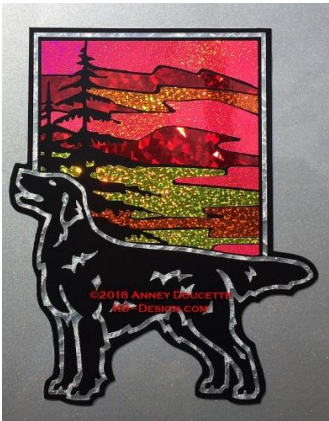

1 Winey Bitch 9" Black or Liver \$20

2 Jumping with Decoys 9" Black only \$20

3 Sunset 9" Black or Liver \$30

4 Jumping with Bumper 9" Black or Liver \$20

Fund Raiser For 2019 Specialty in Albany Oregon

5 Mountain Oval Liver Small 9" \$30, Large 15" \$45

6 Day Time Black 15" \$45

7 Day Time Liver 15" \$ 45

8 Night Time Liver 15" \$45

9 Night Time Black 15" \$45

10 Mountain Oval Black Small 9" \$30, Large 15" \$45

11 Show Spectacular 15" Liver \$45

12 Show Spectacular 15" Black \$45

13 Standing old design 6" Black or Liver \$10 One magnet Indicate Right or Left facing.

14 Love It All Black or Liver 15" \$30

15 Hunting Diamond 9"
Black or Liver \$20

16 Jumping Dog & Decoys 15"
Black only \$45