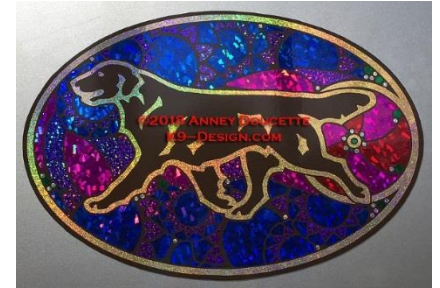

6 Day Time Black 15" \$45

7 Day Time Liver 15" \$ 45

8 Night Time Liver 15" \$45

9 Night Time Black 15" \$45

10 Mountain Oval Black Small 9" \$30, Large 15" \$45

11 Show Spectacular 15" Liver \$45

12 Show Spectacular 15" Black \$45

13 Standing old design 6" Black or Liver \$10 One magnet Indicate Right or Left facing.

14 Love It All Black or Liver 15" \$30

15 Hunting Diamond 9"
Black or Liver \$20

16 Jumping Dog & Decoys 15"
Black only \$45

22 Standing New Design 6"
Black or Liver \$10

23 Trotting 6" Black or Liver \$10

These magnets are a magnetized vinyl sheet that can be used on cars, RVs, metal doors, refrigerators, filing cabinets or any other metal surface. They are made of Metal Effects specialty vinyl. They dazzle in the sun. This Fund Raiser is helping to support the 2019 specialty in Albany Oregon. **These magnets can be made in almost any breed. Contact Joyce Brackney for more information about other breeds.**